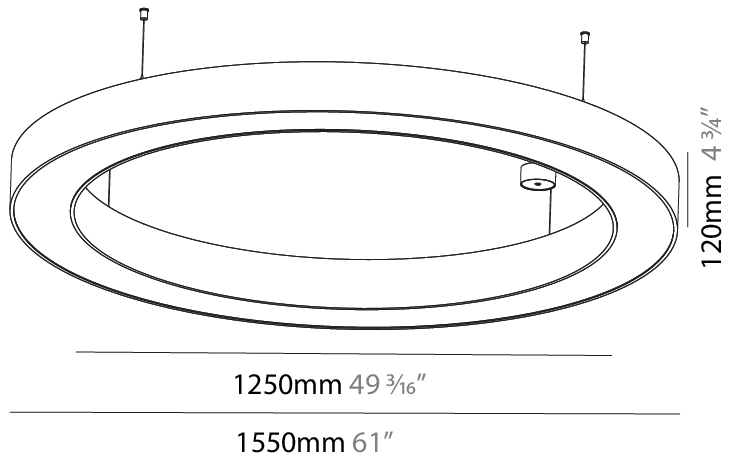

GENERAL

Series: Glorious
Subseries: Glorious
Brand: Prolight
Division: Architectural
Mounting Type: Suspension
Mounting Location: Ceiling
Subcategory: Ambient

PHYSICAL

Shape: Round
Diameter (mm): 1550
Diameter (in): 61
Height (mm): 120
Height (in): 4 ¾
Max. Overall Height (mm): 2120
Max. Overall Height (in): 83 7/16
Light Distribution: Direct / Indirect
Weight (kg): 16.737
Weight (lbs): 36.90
Diffuser: PMMA - Opal or Micro-Prism
Fixture Finish: SSR / BKV / CWI / CRY / HAB / LAG / UFT / ITA / RUA / RUR / MIC / FTG / MYG / TWT / LOD / PUS / FRO / FUP / KIA / POP / BLS / SPG / MEY / GOH / GUM / CHC / COM / ABZ / JAG / OBR / MOS / ROR
Fixture Material: Aluminum

ELECTRICAL

Lamp Type: LED (Zhaga Standard)
Input Wattage (W): 110
Total Output Wattage (W): 88 / 70.4 (3500K)
Dimming: Non-Dimming / Phase Dimming (120Vac only) / 0-10V Dimming
Driver Included: Yes
Driver Location: Integrated
Driver Type: Constant Current - 120 / 277Vac
Driver Class: Class 2
Input Voltage (V): 120 - 277
Constant Current (MA): 350 / 700/800 (3500K)

LED

Color Temperature (°K): 3000 / 3500 / 4000
Max. Delivered Lumen (lm): 6920 / 7164 / 7310 Direct / 4530 / 4938 / 4790 Indirect
CRI: >80 CRI
Efficiency (%): 68
Lamp Life (hrs): 50000

OPTICAL

RATINGS AND CERTIFICATIONS

Certified By: Certified for North American Standards
IP rating: IP20