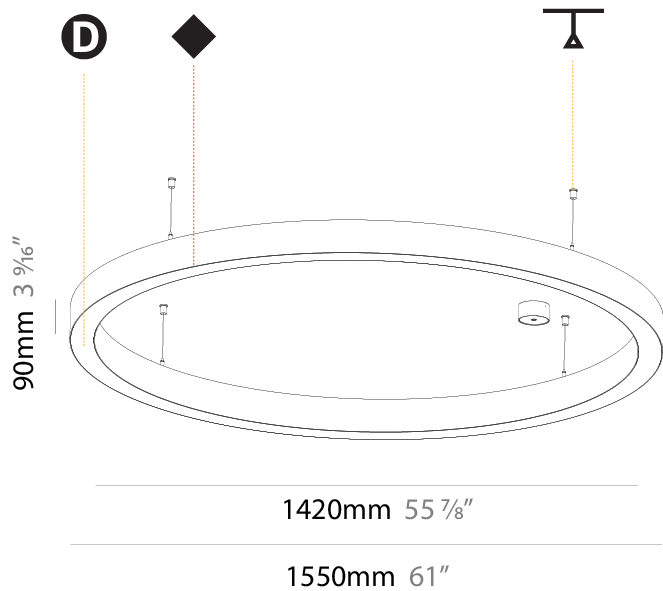

GENERAL

Series: Glorious
Subseries: Glorious Slim
Brand: Prolicht
Division: Architectural
Mounting Type: Suspension
Mounting Location: Ceiling
Subcategory: Ambient

PHYSICAL

Shape: Round
Diameter (mm): 1550
Diameter (in): 61
Depth (mm): 90
Depth (in): 3 9/16
Max. Overall Height (mm): 2090
Max. Overall Height (in): 82 5/16
Light Distribution: Direct
Weight (kg): 14.447
Weight (lbs): 31.78
Diffuser: PMMA - Opal or Micro-Prism
Fixture Finish: SSR / BKV / CWI / CRY / HAB / LAG / UFT / ITA / RUA / RUR / MIC / FTG / MYG / TWT / LOD / PUS / FRO / FUP / KIA / POP / BLS / SPG / MEY / GOH / GUM / CHC / COM / ABZ / JAG / OBR / MOS / ROR
Fixture Material: Aluminum
Cable Details: 2000mm or 6000mm Transparent Cable

ELECTRICAL

Lamp Type: LED (Zhaga Standard)
Input Wattage (W): 112
Total Output Wattage (W): 96
Dimming: Tri-Mode (Non-Dimming and Phase Dimming (120Vac only) and 0-10V Dimming)
Driver Included: Yes
Driver Location: Integrated
Driver Type: Constant Current - Universal
Driver Class: Class 2
Input Voltage (V): 120 - 277
Constant Current (MA): 350

LED

Color Temperature (°K): 3000 / 3500 / 4000
Max. Delivered Lumen (lm): 13580 / 13857 / 14140
CRI: >80 CRI
Efficiency (%): 88
Lamp Life (hrs): 50000

OPTICAL

RATINGS AND CERTIFICATIONS

Certified By: Certified for North American Standards
IP rating: IP20